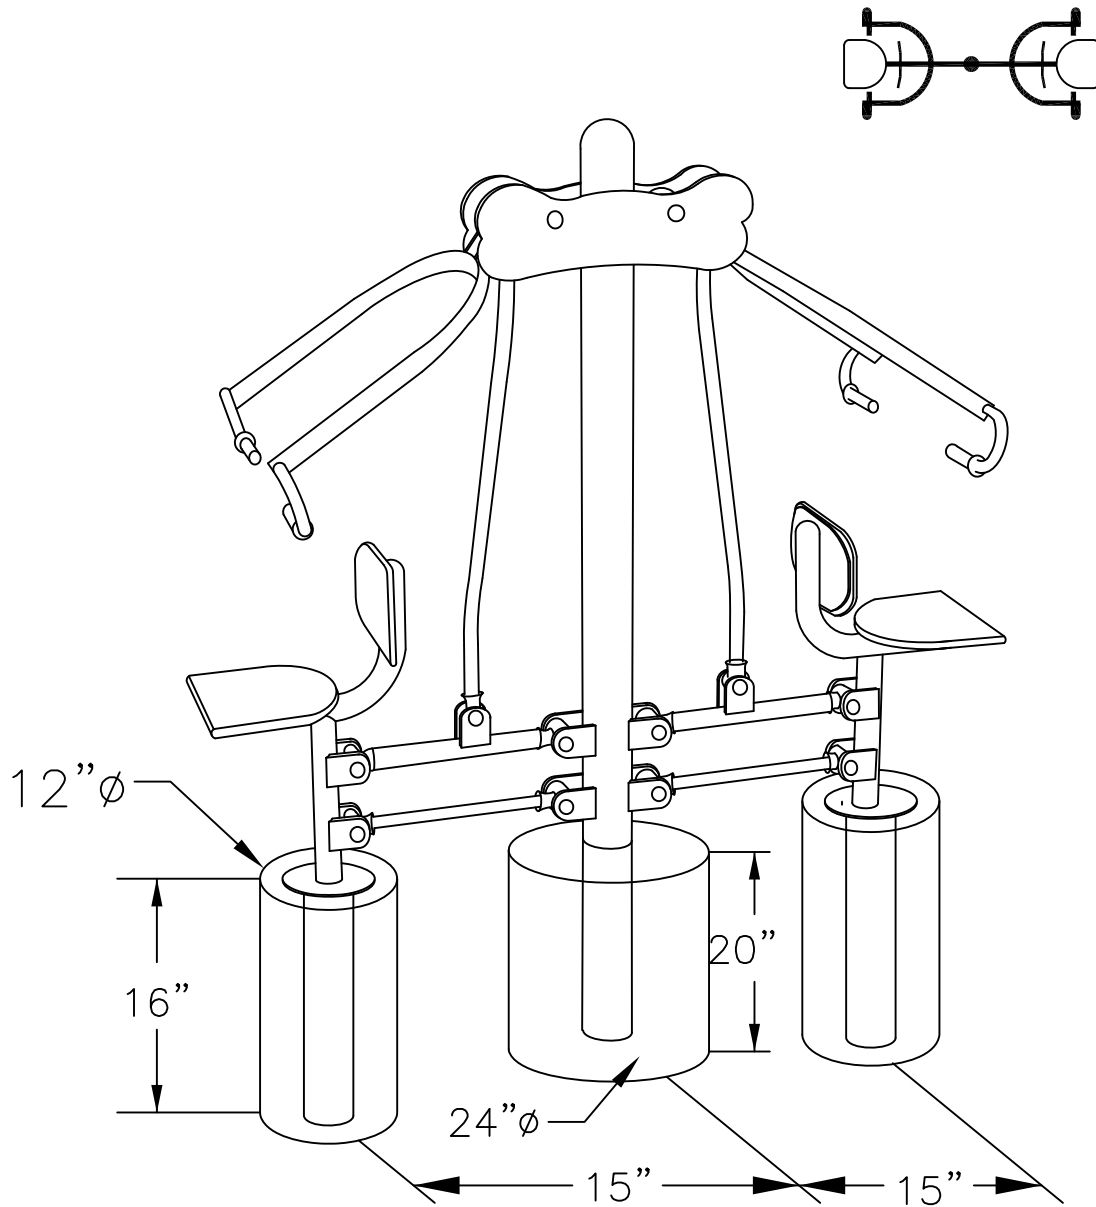

Greenfield Sport Parks

3432 W Harvard Street, Santa Ana, CA 92704

Tel: 888-8-FREEGYM

Fax: 877-7-FREEGYM

www.greenfield-s-p.com

GR 2005-1-47