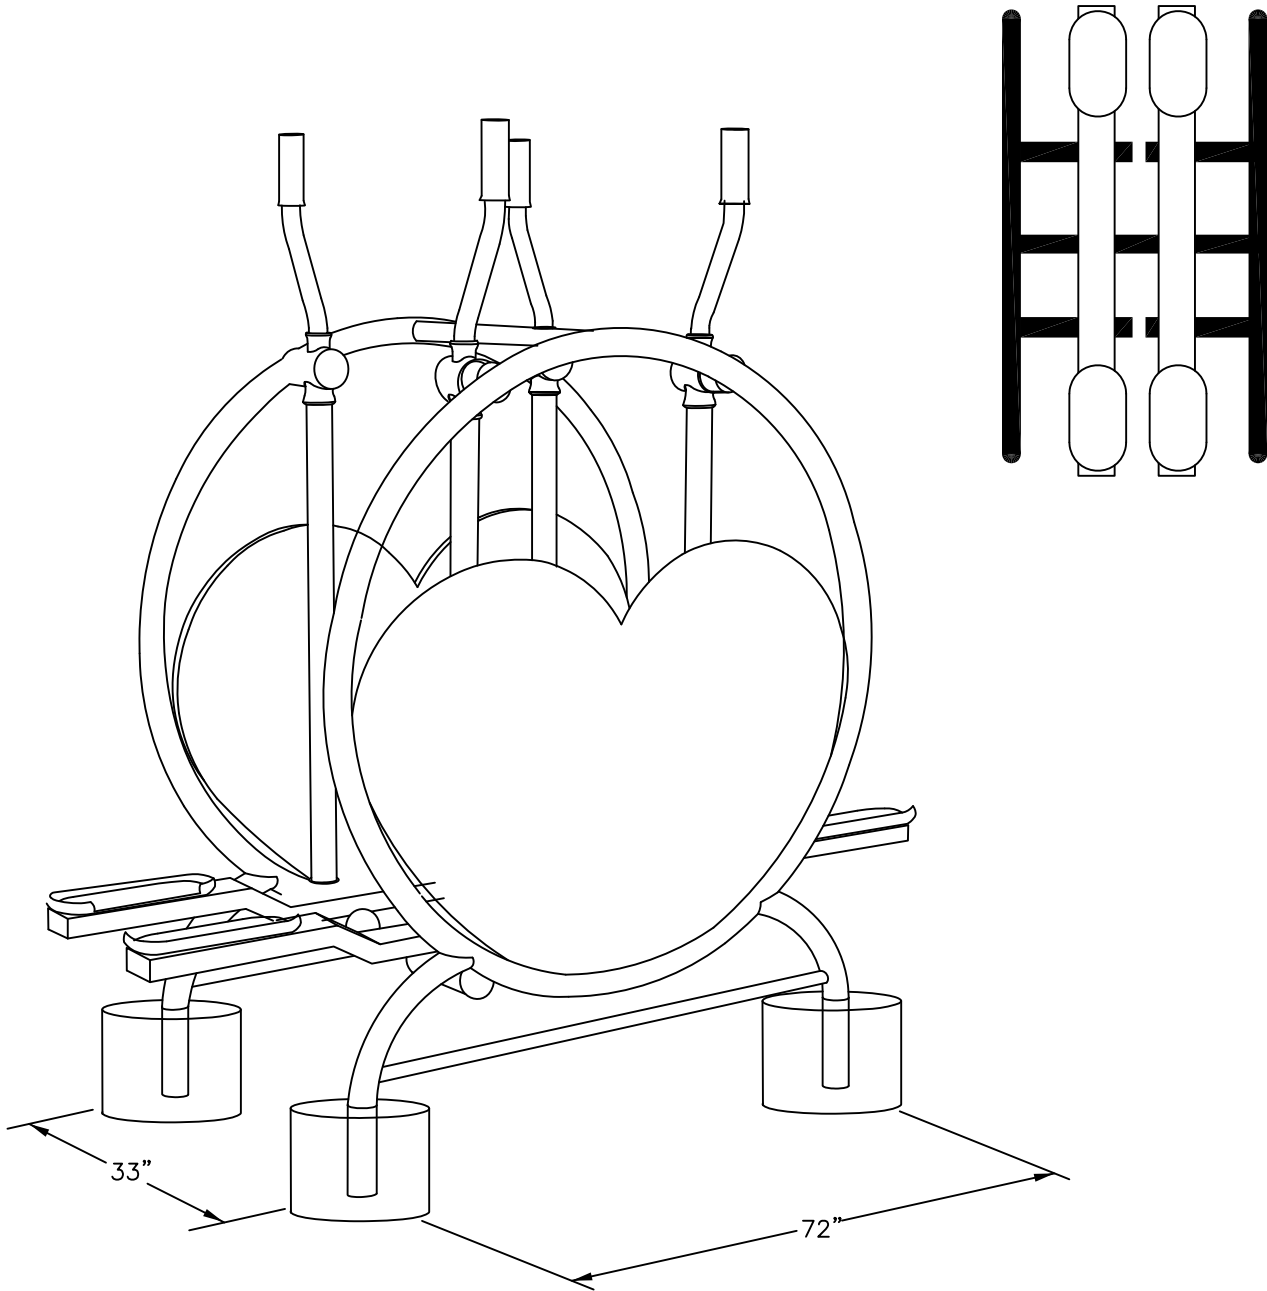

Greenfield Sport Parks

3432 W Harvard Street, Santa Ana, CA 92704

Tel: 888-8-FREEGYM

Fax: 877-7-FREEGYM

www.greenfield-s-p.com

GR 2005-1-26