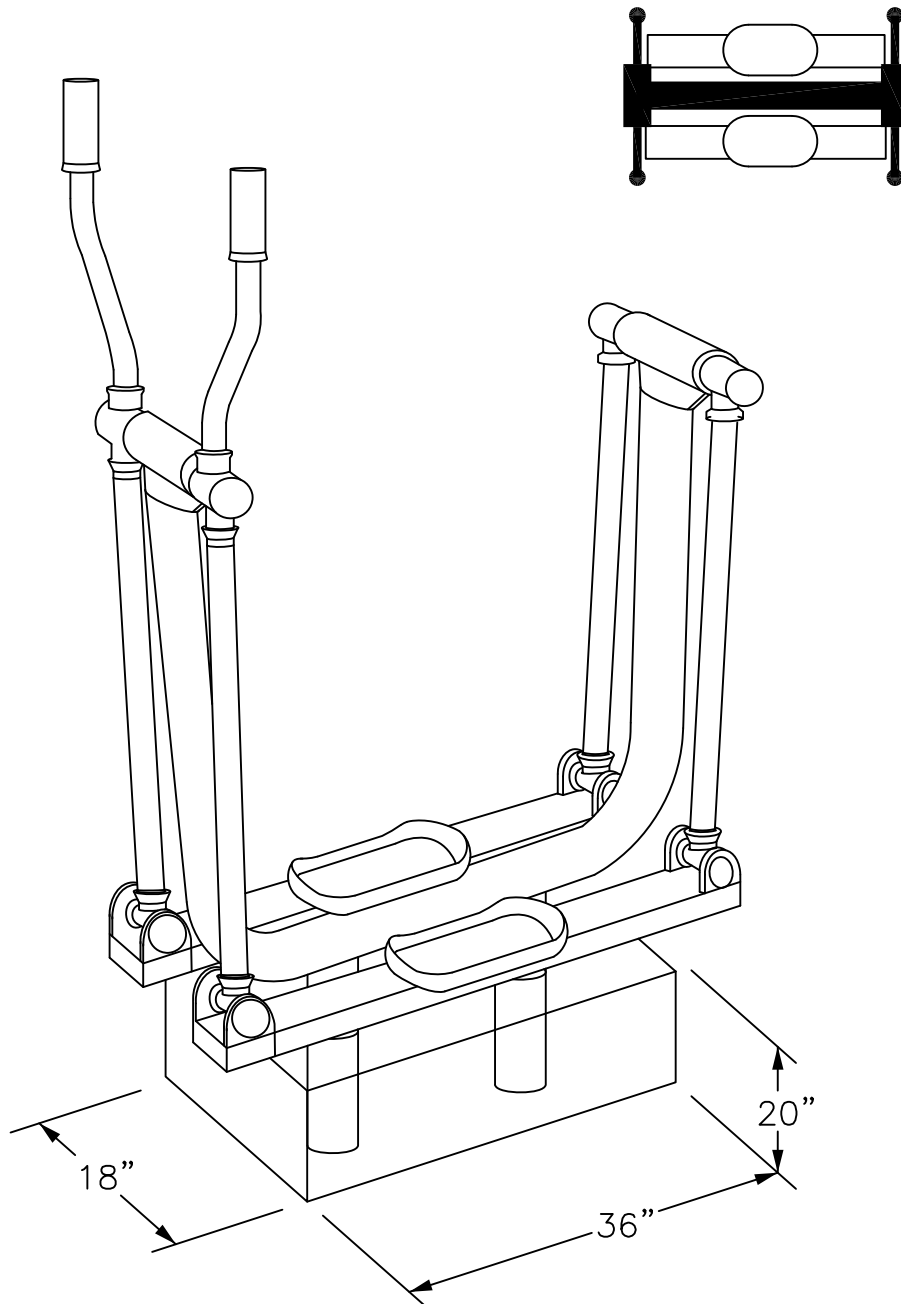

# Greenfield Sport Parks

3432 W Harvard Street, Santa Ana, CA 92704

Tel: 888-8-FREEGYM

Fax: 877-7-FREEGYM

[www.greenfield-s-p.com](http://www.greenfield-s-p.com)

GR 2005-1-09