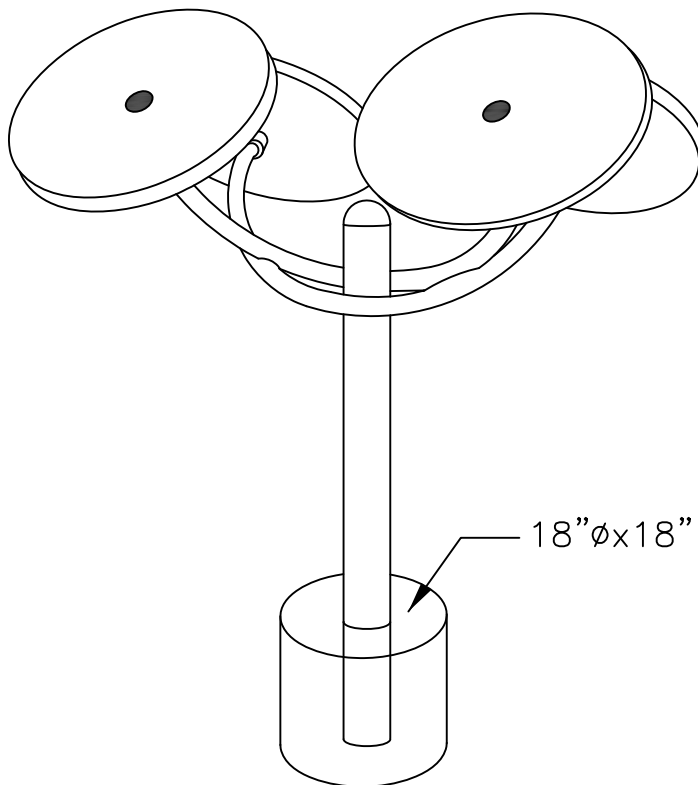

Greenfield Sport Parks

3432 W Harvard Street, Santa Ana, CA 92704

Tel: 888-8-FREEGYM

Fax: 877-7-FREEGYM

www.greenfield-s-p.com

GR 2005-1-04